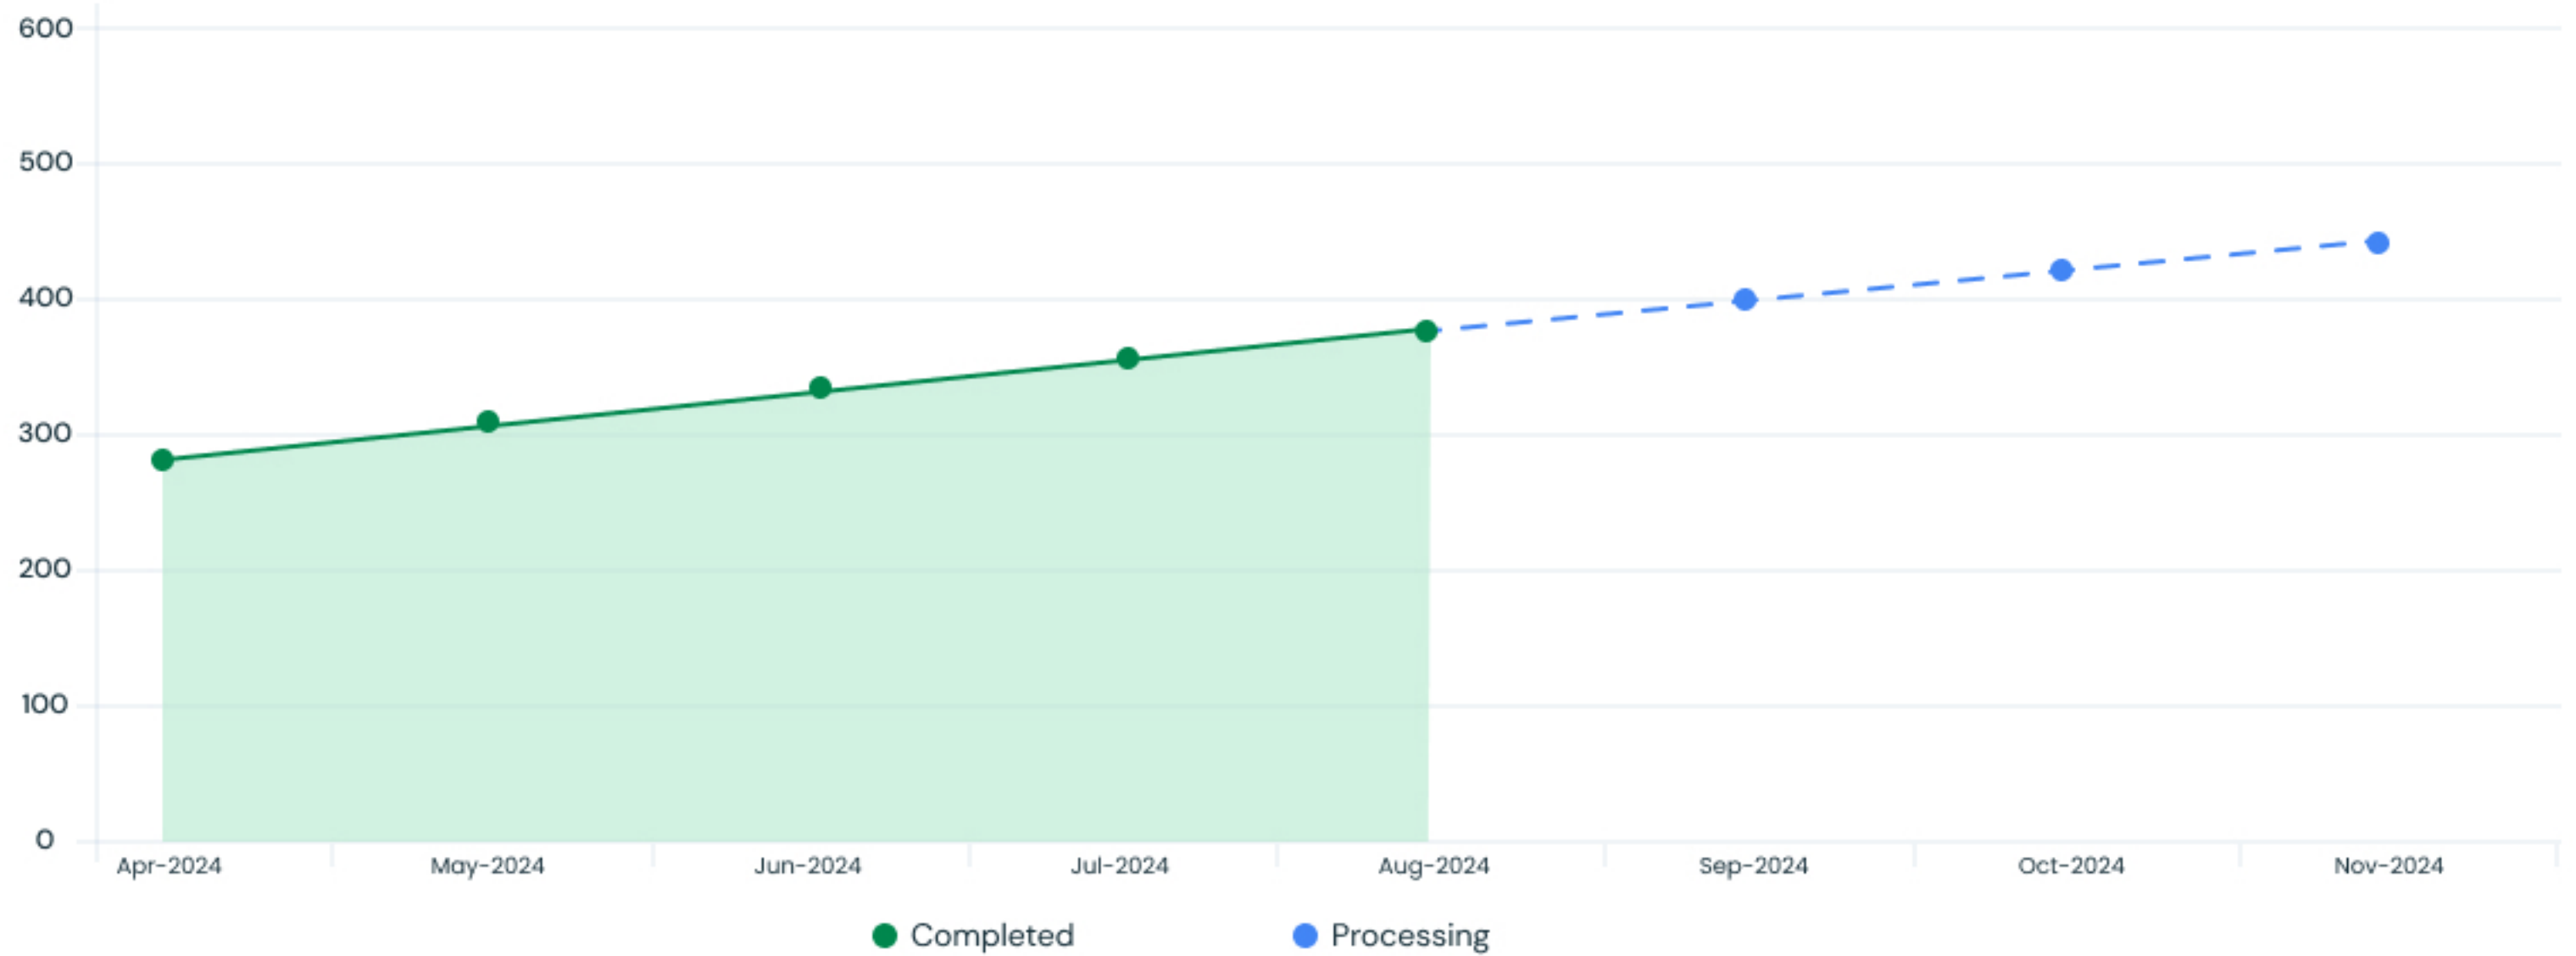

GOOGLE BUSINESS - INSIGHTS

7264

Total Views

6560

Total Searches

929

Total Actions

Overview

● Listing Search

6560

● Listing Maps

704

BACKLINKS

- We created **30** new backlinks this month

Links Acquired

BACKLINKS