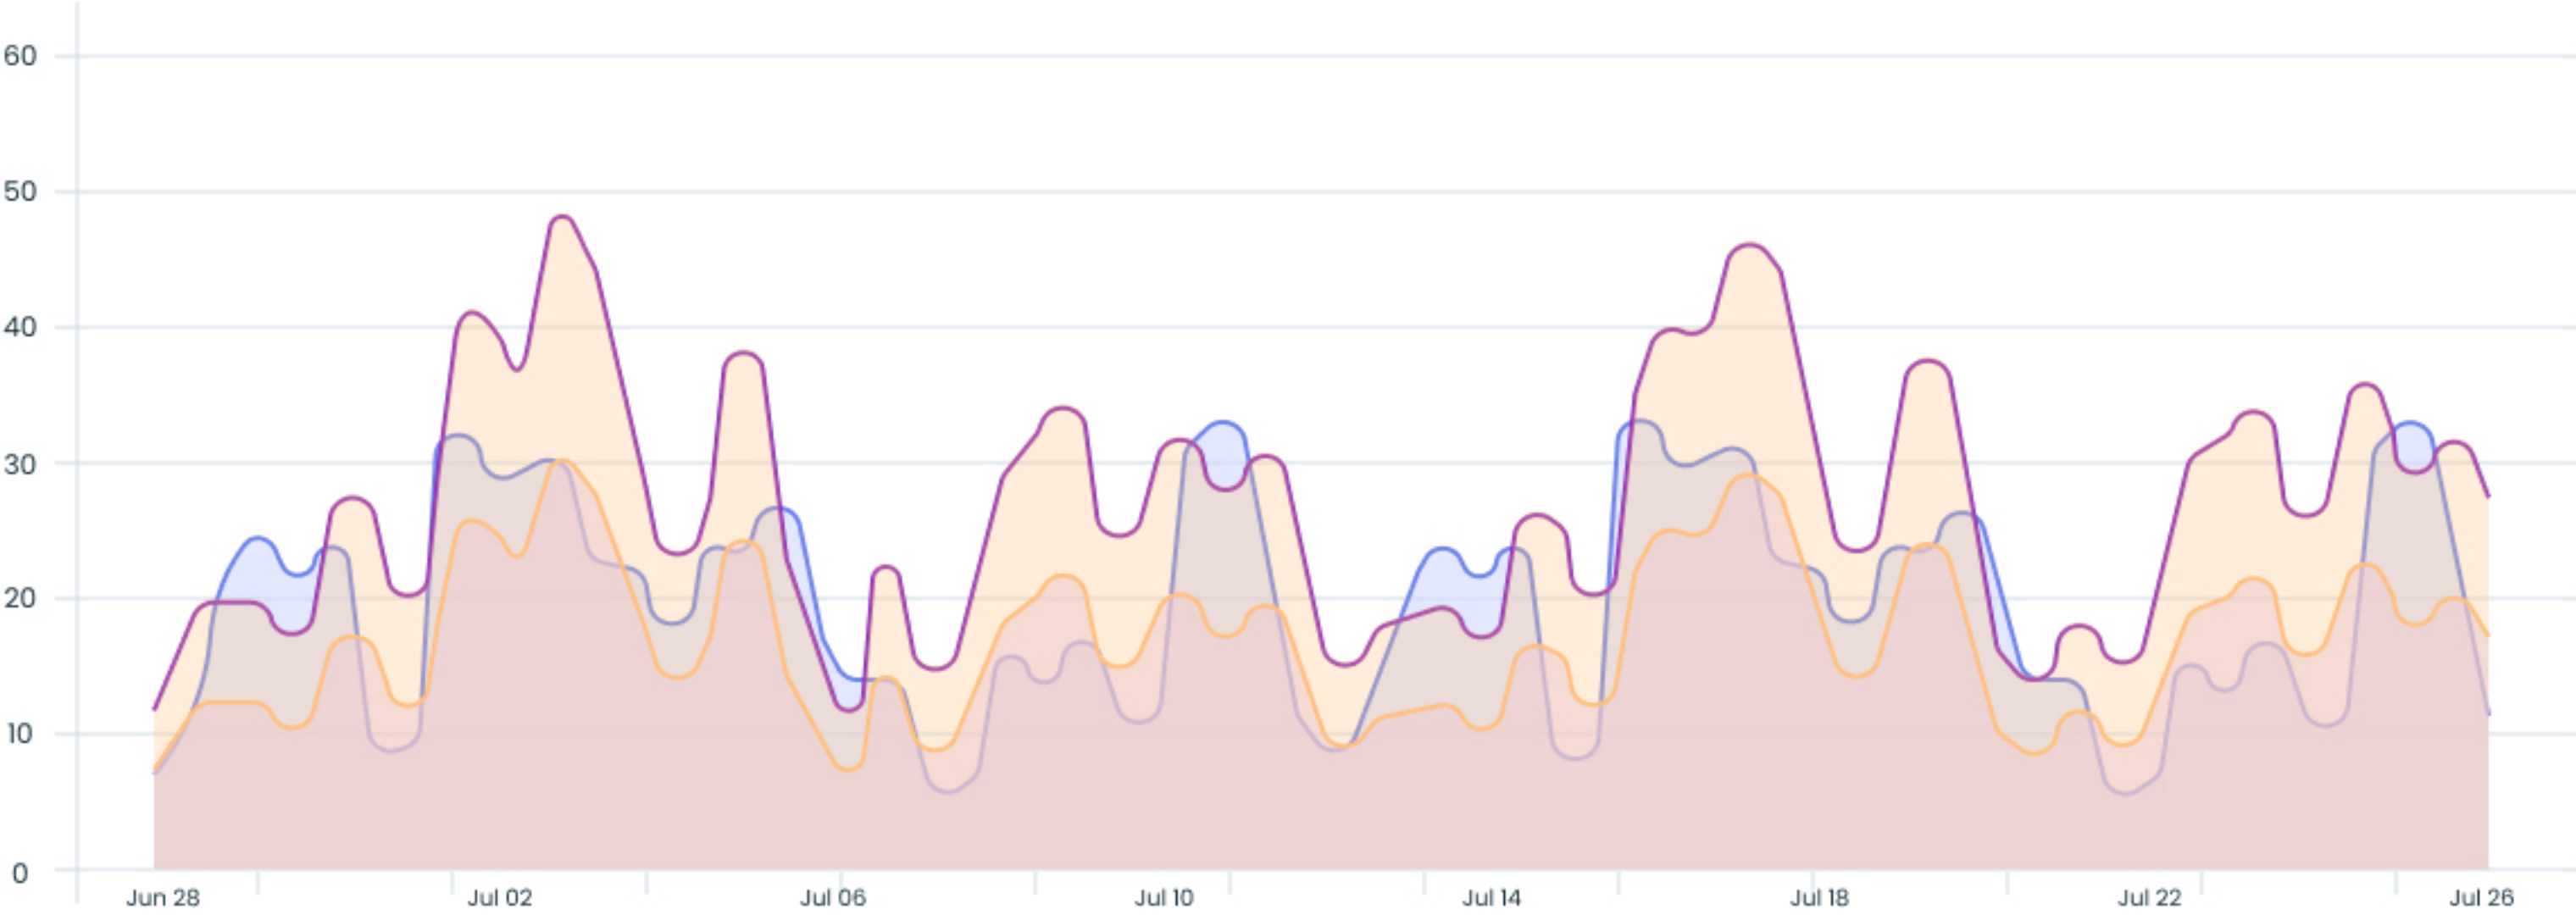

51.01%

Organic Traffic Percentage

6452

Page Views

GOOGLE ANALYTICS - INSIGHTS

Overview (Jun 28 2024 - Jul 28 2024)

● Direct

469

● Organic Search

1084

● Organic Search

546

GOOGLE BUSINESS - **INSIGHTS**

Highlights Summary (Jun 28 2024 - Jul 28 2024)

- Your business was found on Google Search by **6560** people in the past 30 days.
- In the past 30 days, **704** people found your business on Google Maps.
- Your business received **120** calls, resulting in a **95%** increase over the previous 30 days.
- **172** people asked for directions to your business, a **97.67%** increase over the previous 30 days.
- Your website received **637** visits, a **96.7%** increase over the previous 30 days.
- **5** reviews were posted on Google in the past 30 days.