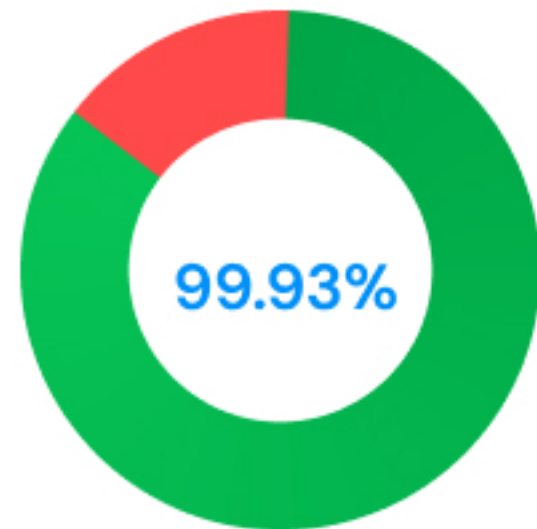

SITE UP TIME MONITORING

Highlights Summary

- Your site was up **99.92%** over the prior 30 days.

8928

No. of Ping Performed

99.93%

Website Online

0.07%

Website Offline

Status Count