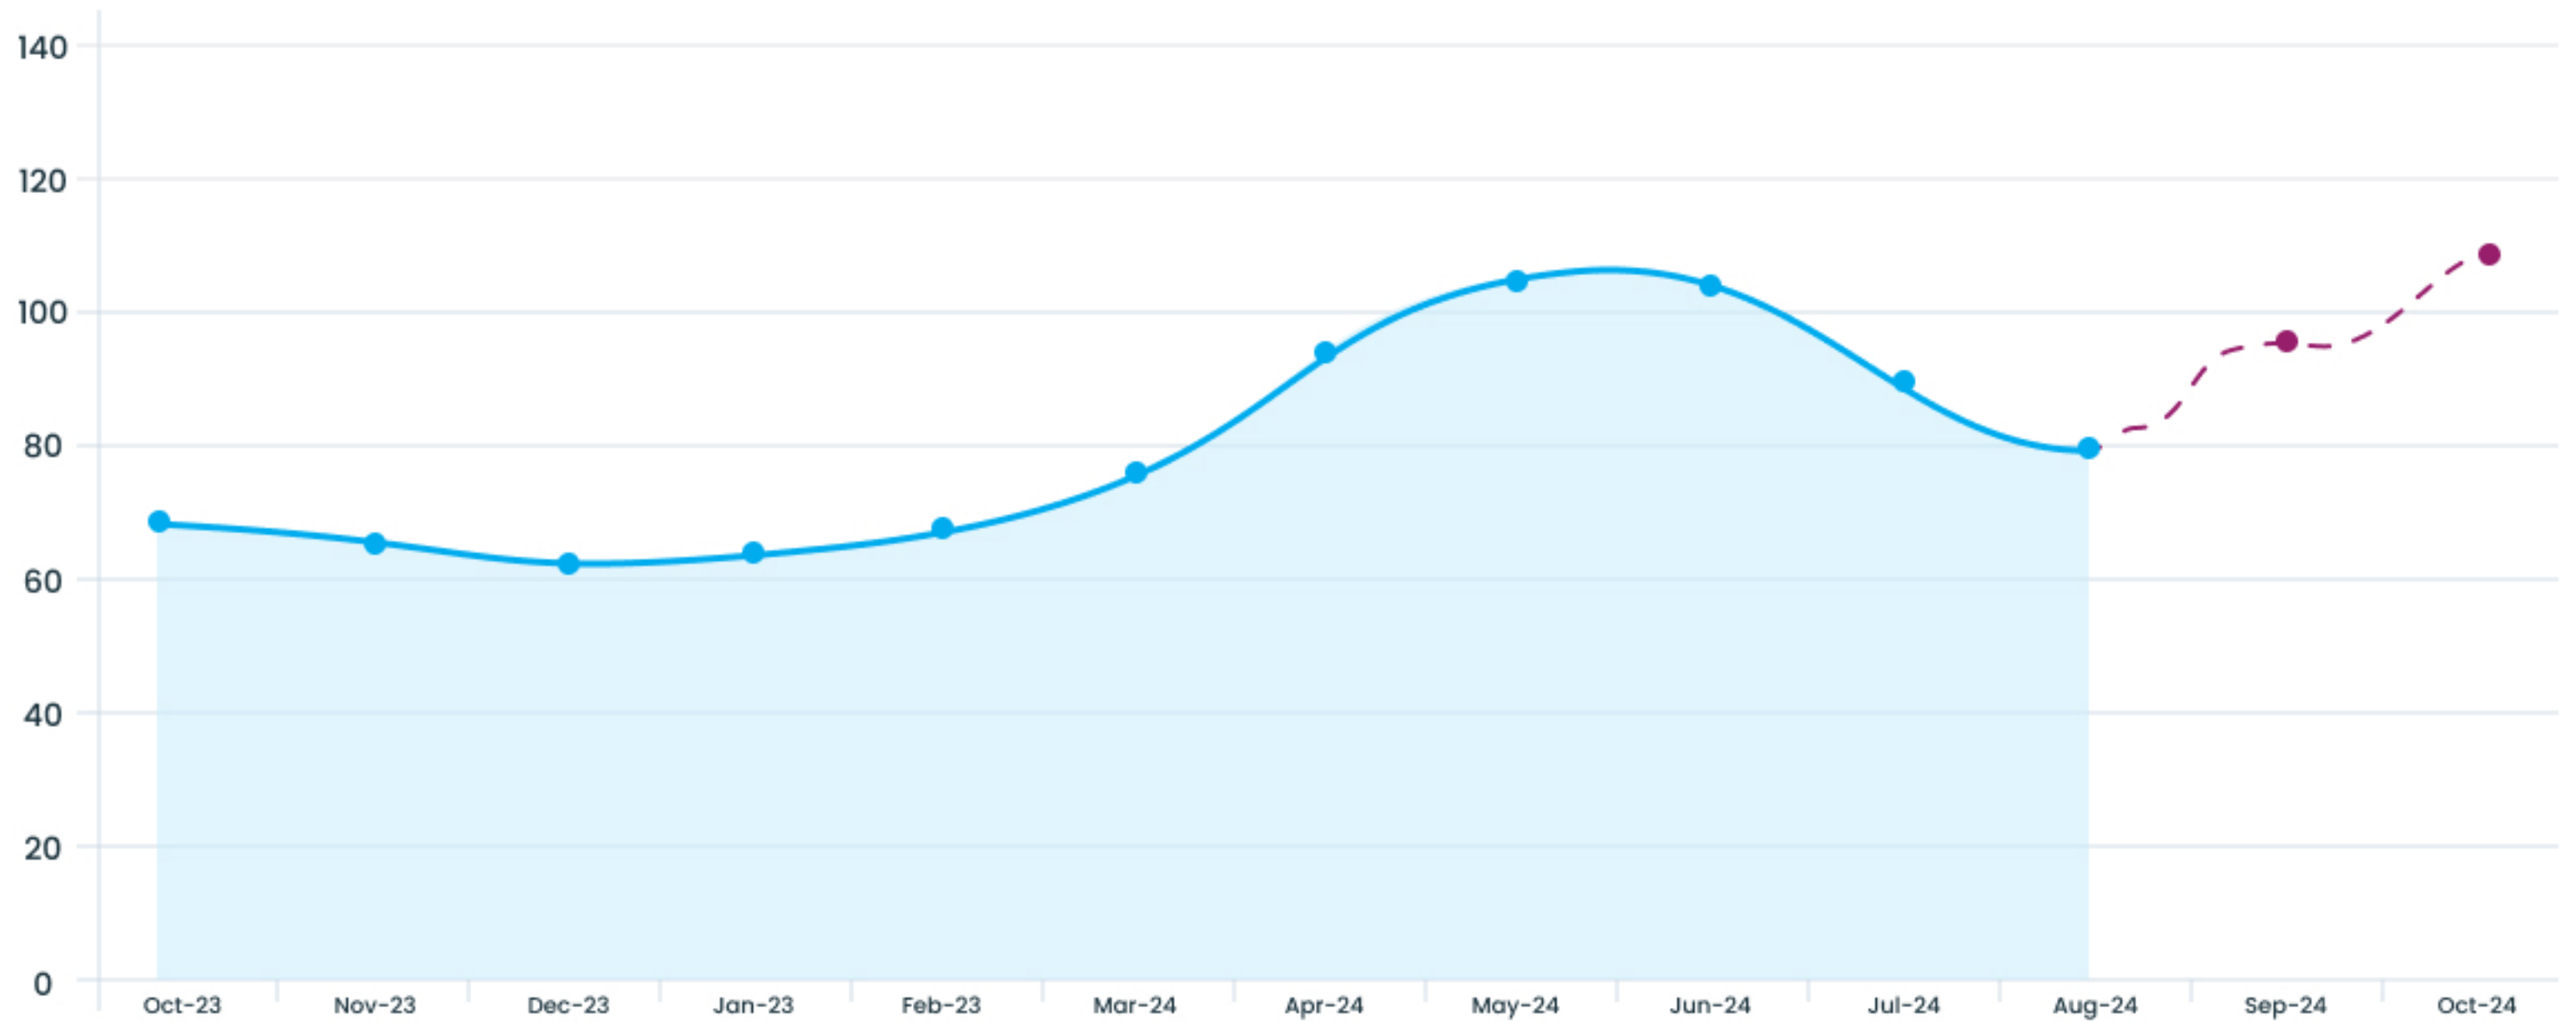

On Page 1

Opportunity Keywords

18

Keywords (Page 2 -5)

SEARCH ENGINE RANKINGS - GOOGLE

Keywords Ranking on First Page in Major Search Engines

SEARCH ENGINE RANKINGS - GOOGLE

| Google (US) Keywords | Current Aug 02, 2024 | Previous Jul 05, 2024 | Before SEO |
|---|---|---|--|
| Rental Apartments Lexington KY |  1 |  2  1 |  1 |
| Apartments For Rent Lexington KY |  1 |  2  1 |  1 |
| Luxury Apartments For Rent Richmond KY |  1 |  1 | 8  7 |
| Luxury Apartments Richmond KY |  1 |  1 | 9  8 |
| Luxury Apartments For Rent Lexington KY |  1 |  1 |  1 |
| Luxury Apartments Lexington KY |  1 |  1 | 9  8 |
| One Bathroom Apartment Lexington KY |  1 |  1 | 10  9 |
| One Bathroom Apartment Richmond KY |  1 |  1 | 9  8 |
| Apartments For Rent With Amenities Lexington KY |  1 |  1 | 10  9 |
| One Bathroom Apartment For Rent Richmond KY |  1 |  1 | 9  8 |
| One Bathroom Apartment For Rent Lexington KY |  1 |  1 | 10  9 |
| Two Bedroom Apartments Richmond KY |  1 |  1 | 9  8 |
| Two Bathroom Apartment For Rent Lexington KY |  1 |  1 | 10  9 |