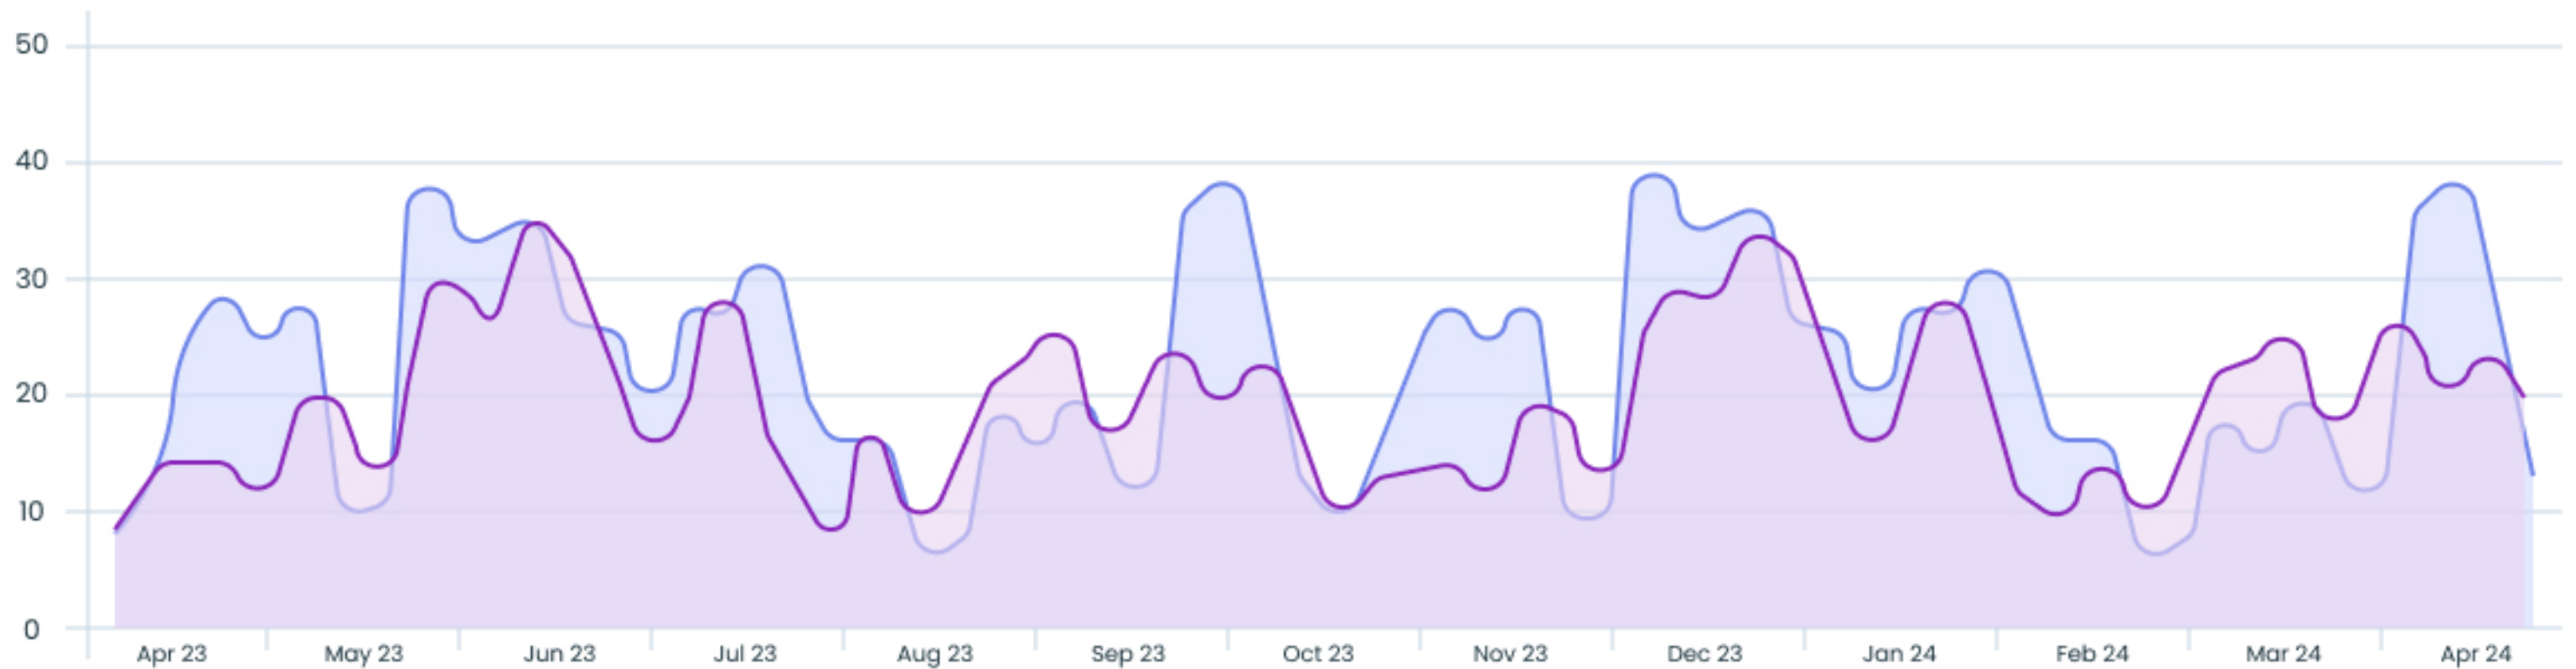

● Organic Search

1084

● Organic Search

546

GOOGLE BUSINESS - **INSIGHTS**

Highlights Summary (Jun 28 2024 - Jul 28 2024)

- Your business was found on Google Search by **6560** people in the past 30 days.
- In the past 30 days, **704** people found your business on Google Maps.
- Your business received **120** calls, resulting in a **95%** increase over the previous 30 days.
- **172** people asked for directions to your business, a **97.67%** increase over the previous 30 days.
- Your website received **637** visits, a **96.7%** increase over the previous 30 days.
- **5** reviews were posted on Google in the past 30 days.

GOOGLE BUSINESS - INSIGHTS

7264

Total Views

6560

Total Searches

929

Total Actions

Overview